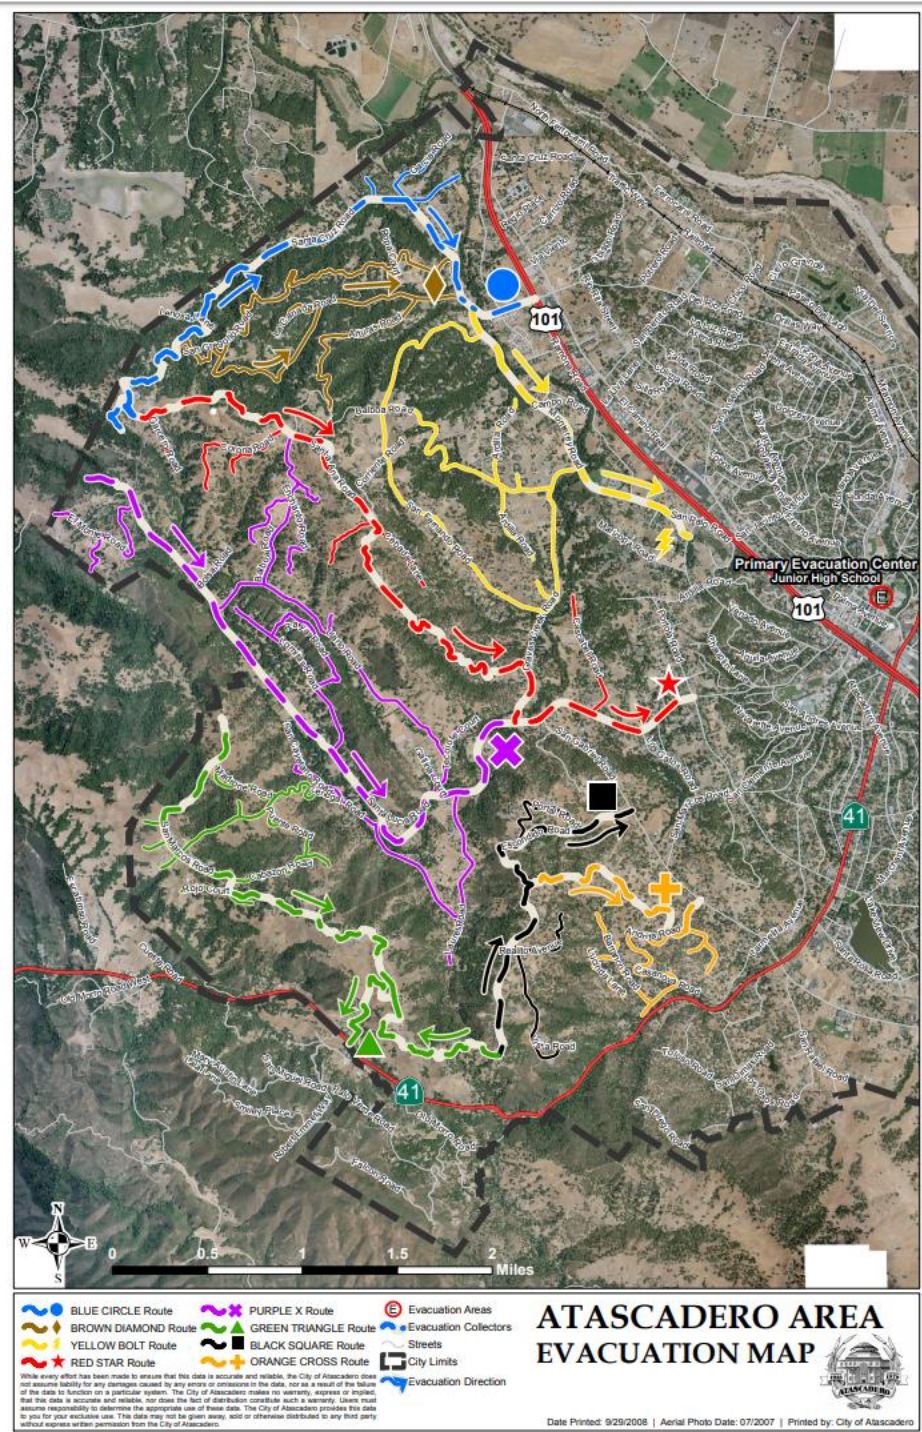

0

Latitude

0

Community Response

Evacuation

RSG! Program – Go, ACT early

What Does it Mean to “Go”

Evacuation is a Local Issue and Determination