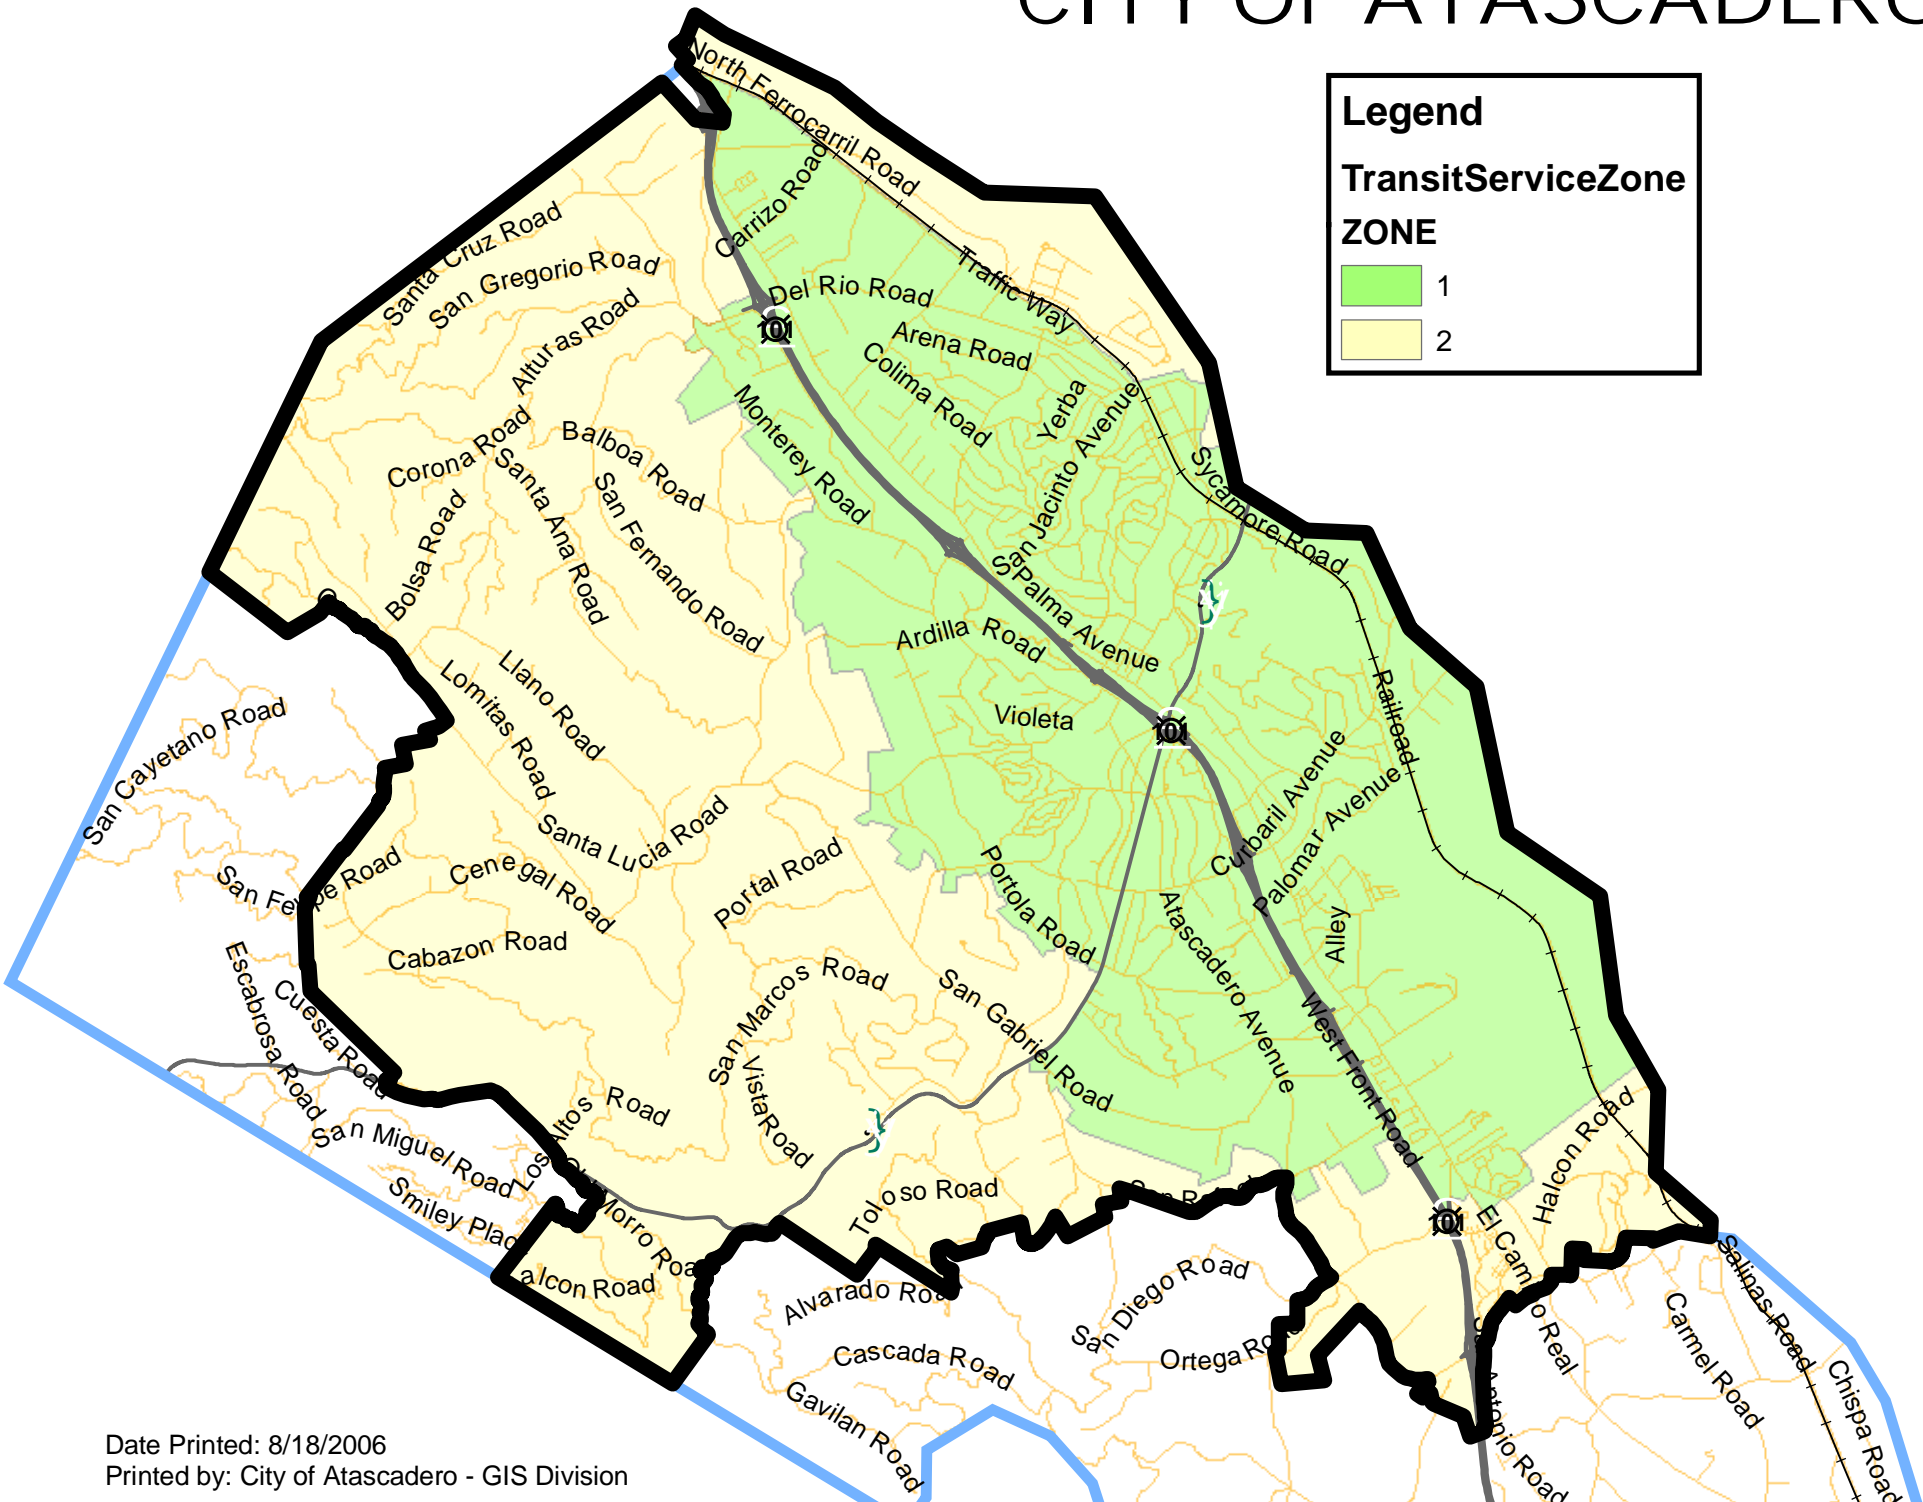

CITY OF ATASCADERO

Date Printed: 8/18/2006

Printed by: City of Atascadero - GIS Division